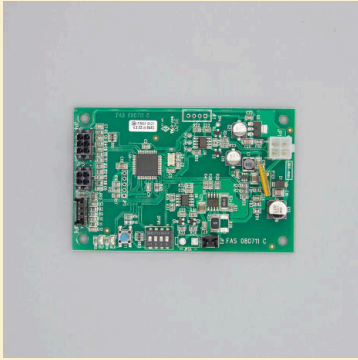

PRO EASY 60000

RECOMMENDED PARTS

PRO EASY6000

westomatic

Recommended Kit

Temperature Probe

PN: 1021324

Tangential Fan

PN: 1035128

Lock - Door Programmable
(comes with FA100A Key)

PN: 1021186

Key - FA100A

PN: 1021185

**PCB:
Drum
Control**

PN: 1021145

**PCB:
Main
Board**

PN: 1021855

10" Tablet

PN: 1021886

**Hall Effect
Sensor**

PN: 1021509

**Delivery Door
with Toothed
Belt**

PN: 1021852

Drum Magnet